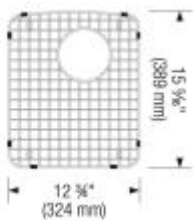

Optional Accessories

Stainless Steel Sink Grid
406468