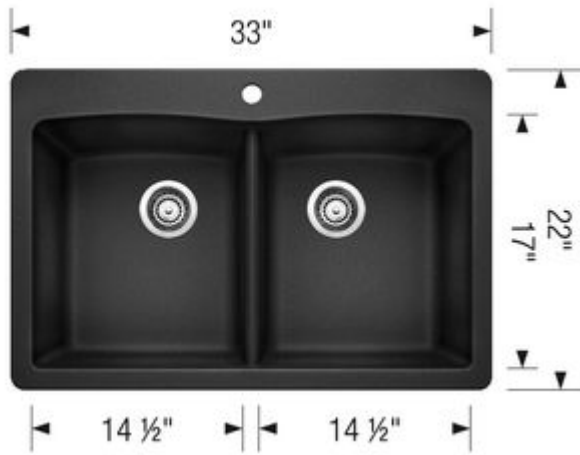

Non porous - dirt and bacteria cannot penetrate the surface of the sink

Rear-positioned drain holes maximize usable bowl and cabinet storage space

4 Additional knock-out holes for accessories

3 1/2" (90 mm) stainless steel strainers included

Cinder

SILGRANIT®

Item No. 400056

Spec sheets/DXF

Top View

Scope of supply

3 1/2" (90 mm) stainless steel strainers, template

Design tips

Width of base unit : 915 mm

Bowl depth: 9 1/2" (240 mm)

Depending on cabinet construction, a different cabinet size may be required. Consult the cabinet manufacturer

Faucets

BLANCO MAESTRO II
Chrome / Anthracite
403330