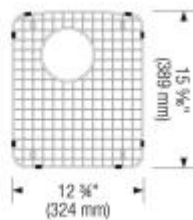

Stainless Steel Sink Grid
406469